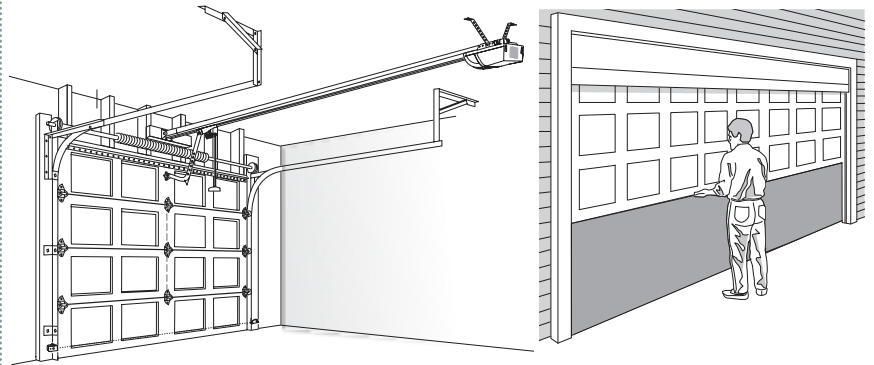

TYPICAL INSTALLATION - SECTIONAL DOORS

- Maximum lifting under spring tensions 20 kg
- Suitable for steel and timber spring balanced doors
- Door height: 3.5m Door width: 5.7m Total door area: 20m²
- Single dwelling, max door weight up to 150 kg

SECURITY

SECURITY+ 2.0®

- Encrypted rolling code across multiple frequencies.
- Security+ 2.0® technology virtually eliminates interference.

SMART

RADIO

- Provides 2-way communication from rolling door opener and accessories.
- Receiver with 64 memory registers.

ELECTRICAL

LIGHTING: LED LIGHTING

- LED light turns on with activation.
- Turns off 2.5 minutes after operation.

STANDARD SPECIFICATIONS

- Input voltage: 220-240 VAC
- Rated door areas up to: 20m²
- Max door height: 3.5m
- Max door weight: 150 kg
- Max peak pulling force: 1000N
- Max lift under spring tension: 20 kg
- Radio frequency: 433.30, 433.92, 434.54 MHz with Security+ 2.0 technology
- Minimum headroom required: 30mm
- C-rail with belt drive
- 24C DV motor with thermal overload protection
- Compatible with myQ Technology2
- Lighting: LED Lighting
- Garage Door Opener Capacity of up to 64 memory registers

Supplied & installed by:

MGD
Macquarie Garage Doors

Unit 1, 24 Oakdale Road,
Gateshead NSW 2290

www.macquariegaragedoors.com.au
(02) 4942 2919

Designed & Engineered in Australia. © 2023 The Chamberlain Group LLC. All Rights Reserved. ® Registered Trade Marks of The Chamberlain Group, Inc. ™ Trade Marks of Chamberlain Group, Inc.

¹Based upon a 2.4m high door. ²This feature requires monitored Safety IR Beams to be fitted. Linking your myQ account to partner may require an additional accessory purchase or subscription fee. Apple, the Apple logo, iPhone, and iPad are trademarks of Apple Inc., registered in the U.S. and other countries and regions. App Store is a service mark of Apple Inc. Google Play and the Google Play logo are trademarks of Google LLC.
114S5957A

WARNING!