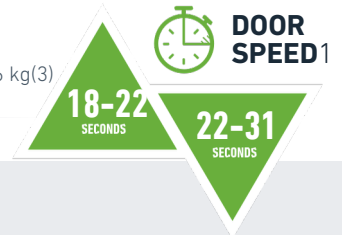

- Maximum lifting under spring tensions 20 kg
- Suitable for steel and timber spring balanced doors
- Total door area: 20m²
- Single dwelling, max door weight up to 150 kg / 286 kg(3)