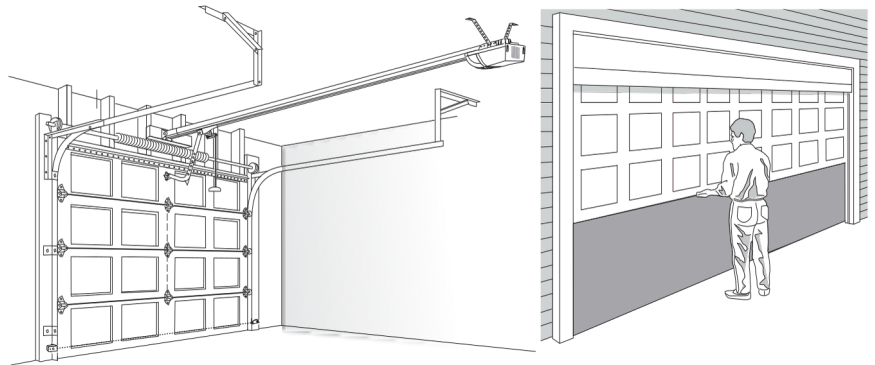

TYPICAL INSTALLATION - SECTIONAL DOORS